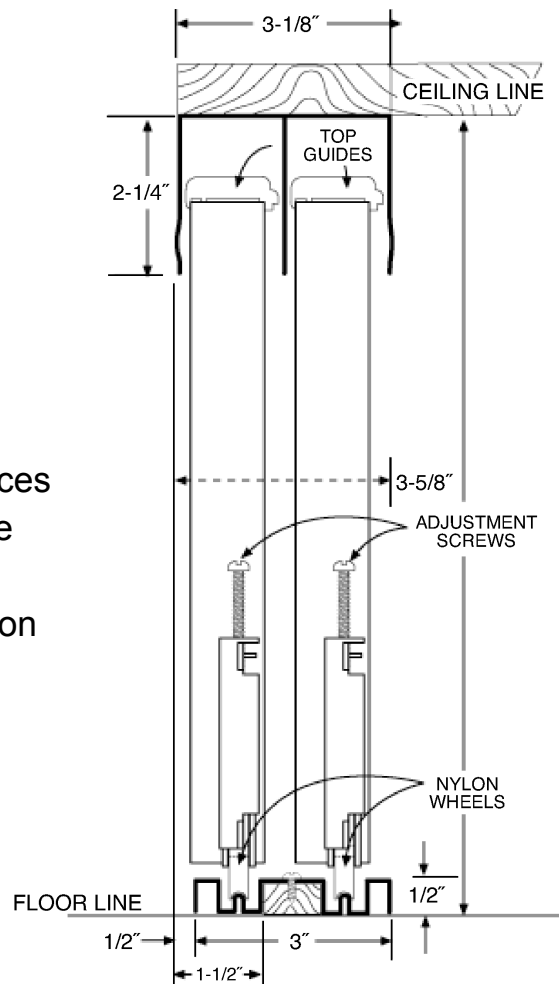

Innovative Closet Doors Like Nothing Else

CDD 3000 TUNDRA

- Heavy-duty 24-gauge steel one-piece Top Channel and Bottom Track and 26-gauge Frame Molding
- Available in Aztec Gold Paint, Champagne Gold Paint, Gloss White Paint and Silver Nickel
- 3 mm Duraflect® Copper-Free Mirror
- Available with Duratuf™ Painted Glass
- Full 1" adjustment to fit opening height
- Available with Chalkboard and Dry Erase Board
- Bottom rolled with jump-proof Track
- 1-1/2" diameter Wheels with hardened steel Races and 5/32" Ball Bearings in extra-heavy 18-gauge steel Housing
- Mirror rests upon 1/4" thick full width vinyl cushion inside Top and Bottom Molding to help protect against breakage
- Panels are completely interchangeable with CDD 1000 Aspen, CDD 1700 Savoy and CDD 4000 Brittany panels
- Standard opening width: 47", 59", 71", 83", 95", 107", 119", 143", 167", 191"
- Standard opening height: 80 1/2" +/- 1/2", or 96" + 1/4", - 3/4"

CDD 3000 Tundra